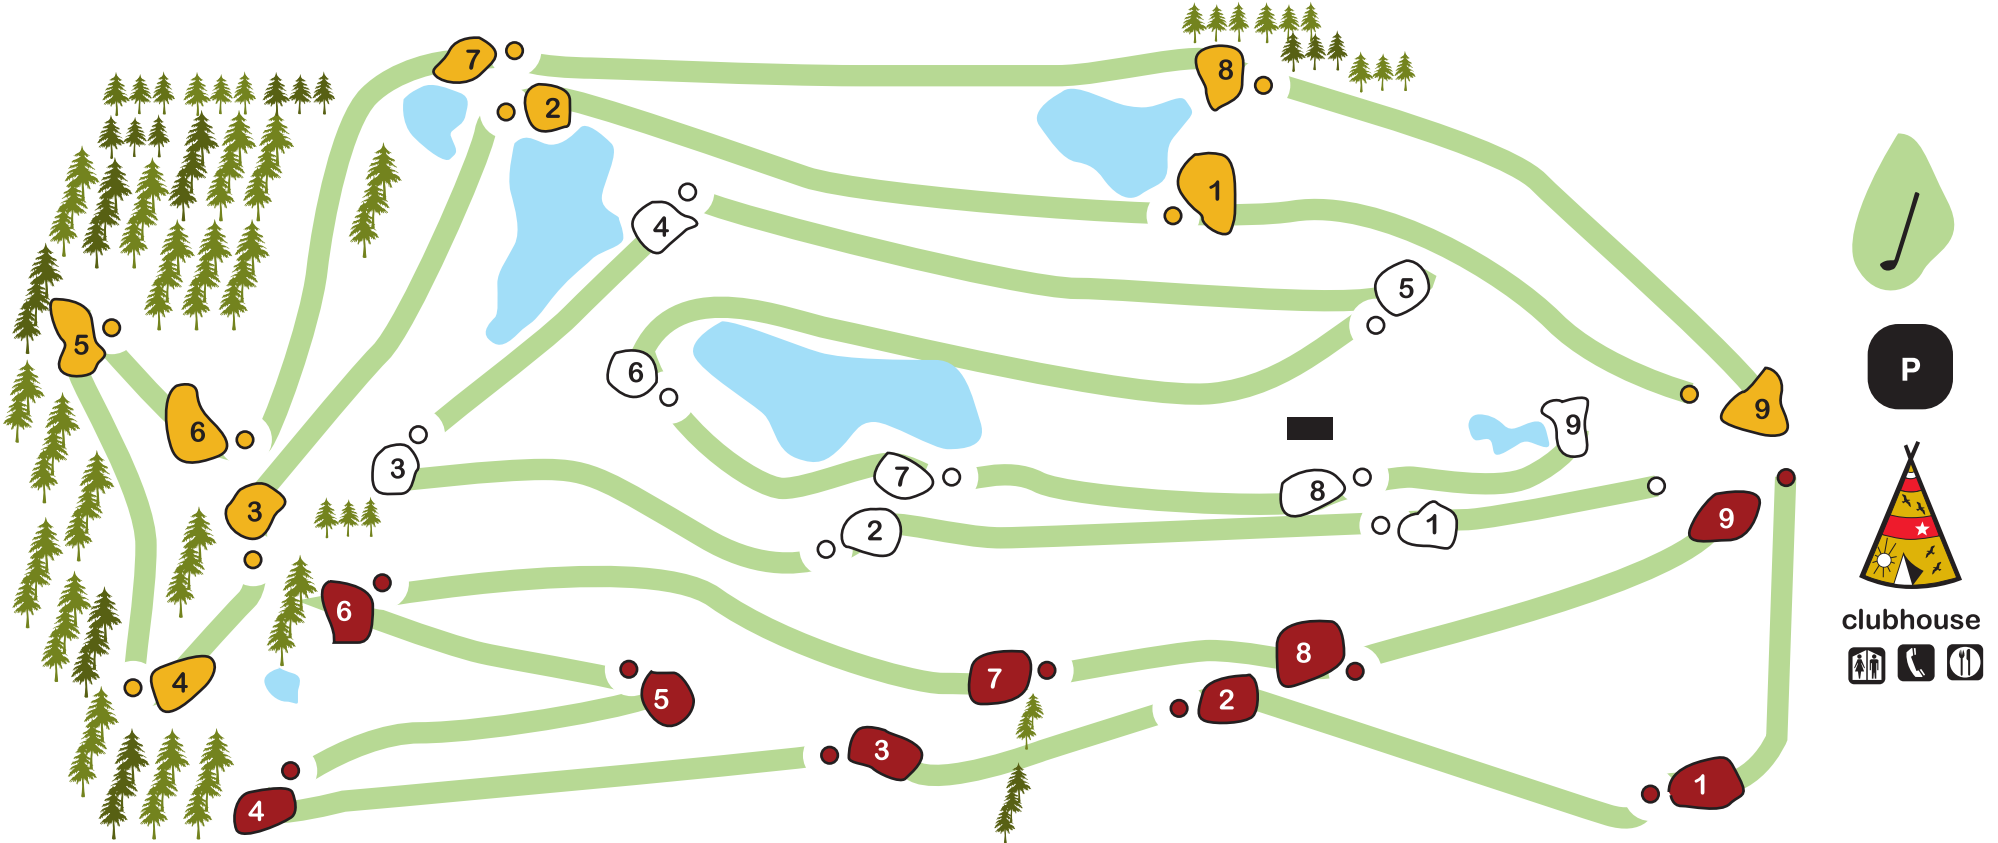

Chippewa Creek Golf & Country Club

- Red Falcon 9
- White Hawk 9
- Gold Eagle 9